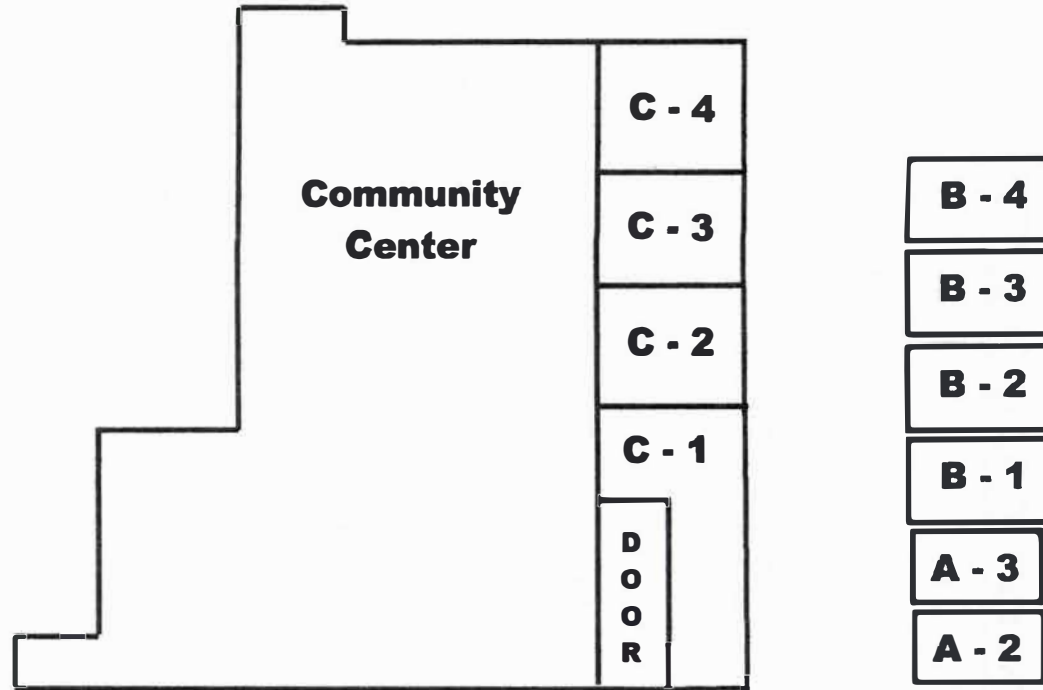

**2018 Waupun Truck-N-Show
Outside Vendor Map**

Space Prices

- A \$250**
- B \$1,250**
- C \$1,750**
- D \$2,200**

SPRING STREET